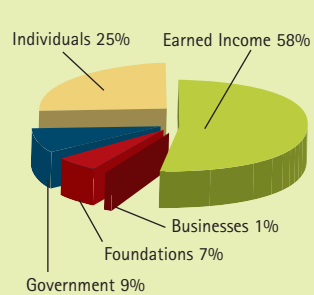

Give experiences that change lives

Become a Centrum member!

As one of Washington's leading cultural institutions, Centrum has provided hundreds of thousands of people with life-changing experiences through workshops, performances, and creative residencies for nearly 40 years. Centrum and its partners have helped transform Fort Worden State Park, in the Victorian Seaport and arts community of Port Townsend, into a campus of creativity—engaging artists, audiences, and students of all ages and skill levels.

Ticket sales and workshop registration fees provide 58% of Centrum's operating budget, and support from businesses, foundations, and government agencies provides another 17%. The remaining 25% is contributed by generous members like you.